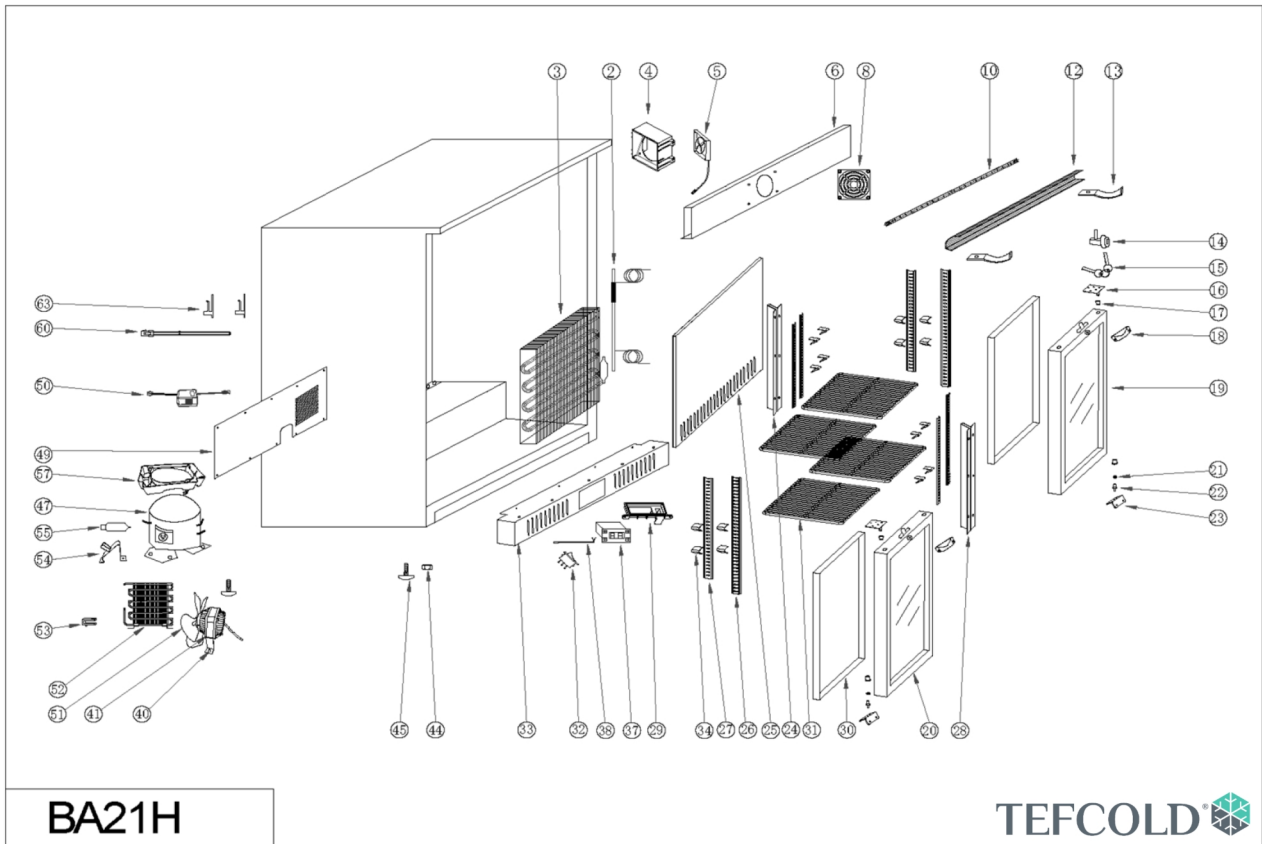

45470 / BA21H

BA21H

TEFCOLD®