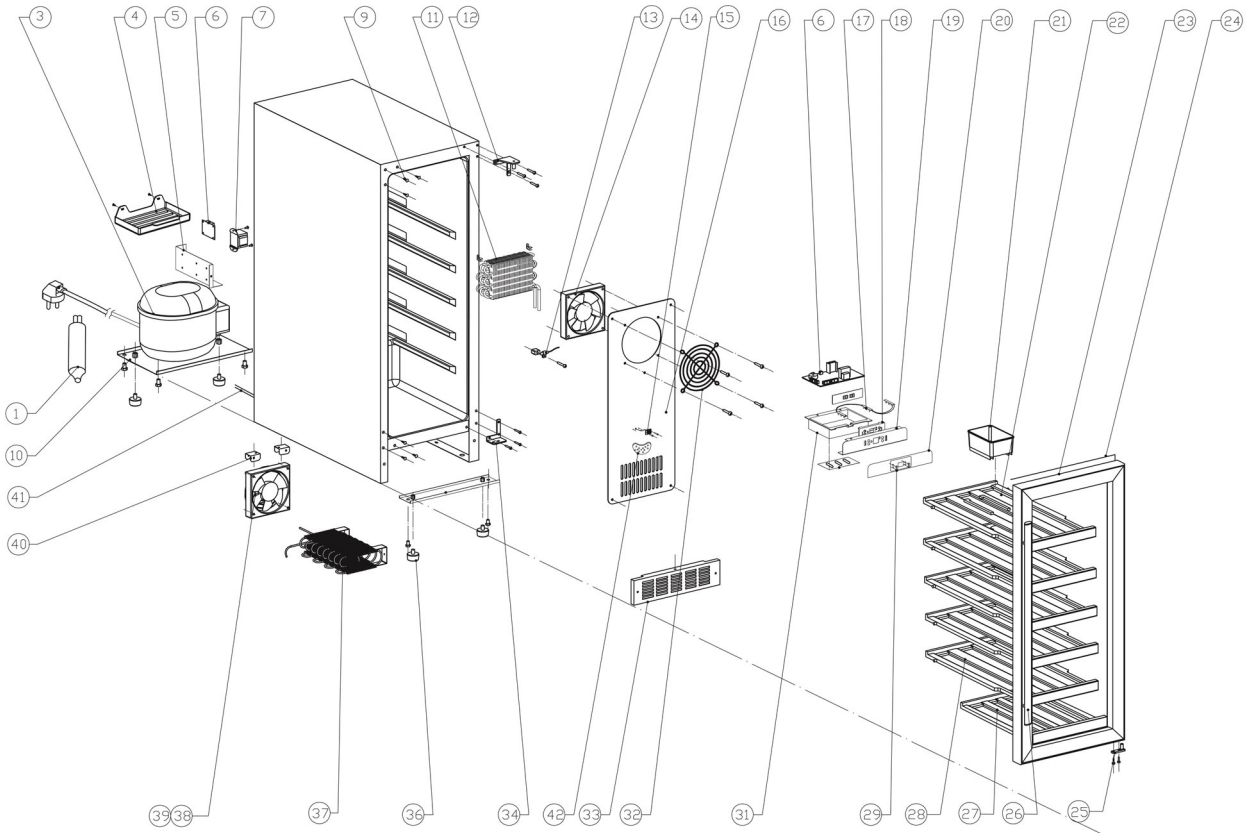

16132 / TFW80S

Position	ItemNo	Description
01	15703	Filter Drier
03	11749	Compressor MG1060Y R600A
04	11598	Water Tank
05	13638	Electrical Box
06	13876	PCB Board
	41619	Thermostat PCB Red Display Board from 2021
07	13714	Transformer
	41618	Thermostat PCB Power Board from 2021
09	10046	Decorative Nail
11	14249	Evaporator
12	12970	Top Hinge Left
	12977	Top Hinge Module Right
13	13907	Sensor
14	13436	Evaporator Fan Dc1225S
15	13907	Sensor
16	13504	Fan Cover
17	15577	LED Light
18	33635	Display Holder
19	10958	Display Panel
20	15259	Front Sticker Tefcold
21	11617	Water Tray Clear
22	15006	S/S Edge For Wooden Shelf
	15253	Wooden Shelf A9A (Top)
23	11903	Door
24	12040	Door Gasket
25	11946	Door Axis
26	12674	Handle
27	15248	Wooden Shelf (Bottom)
28	15255	Wooden Shelves A9 (Middel)
29	13763	Switch
31	33636	Electrical Box
32	13430	Evaporator Fan Cover
33	10810	Bottom Grill
34	12892	Lower Hinge Left
	12895	Lower Hinge Module
36	14554	Adjustable Feet
37	14110	Condenser
38	13461	Evaporator Fan/Condensor Fan
39	13504	Fan Cover
40	33634	Fan Brackets
41	33633	Air Circulation Pipe
42	10009	Charcoal Filter

2023-01-16

16132 / TFW80S

TEFCOLD®	Date: 201208
Model: TFW80S	Rev. no.: 02
Exploded view	Rev. by: rfj
Drawing no.:	