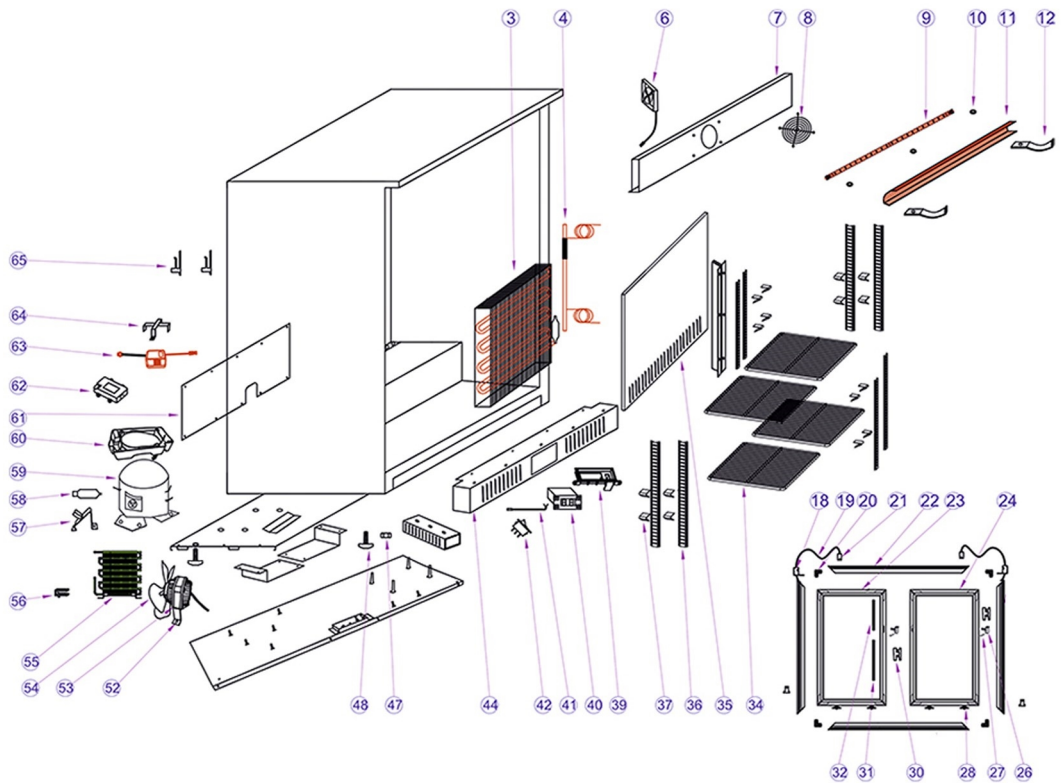

15833 / BA20S

Position	ItemNo	Description
03	14289	Evaporator
04	14527	Heat Exchanger
06	13411	Evaporator Fan 12 VDC
07	13434	Evaporator Fan Cover
08	13561	Finger Guard
09	15593	LED Light 445 mm
10	10107	Silicone Pad
11	15413	Lamp Cover
12	15356	End Piece For Lamp Cover
18	14638	Complete Side Wheel
19	12424	Spring 90cm
20	12000	Door Frame Connection
21	12227	Fixation Of Spring (Top)
22	12230	Frame For Doors, Complete
23	12406	Sliding Door Left, Complete
24	12408	Sliding Door Right, Complete
26	10713	Lock With Key
27	10667	Ekstra Keys
28	12197	Door Wheel
30	12425	Stay Fastener
31	12391	Sealing Left/Right
32	12392	Sealing Strip Between Doors
34	15056	Shelf 395x330 mm
35	14400	Evaporator Cover
36	14994	Rail For Shelves
37	15084	Shelf Clip
40	14062	Thermostat XR02CX Blue
	38636	Thermostat Blue
	42057	Thermostat DT-01
41	13873	NTC Probe
	42060	NTC Probe for Thermostat DT-01
42	13748	Light Switch
44	10841	Bottom Panel
47	10059	Nut
48	14558	Adjustable Feet
52	13364	Condenser Fan Foot
53	13371	Condenser Fan Motor ECM
54	13484	Fan Blade 200 mm For CA03
55	14139	Condenser
56	13726	Wire Clamp
57	10048	Dry Filter Bracket
58	15711	Filter Drier
59	11739	Compressor HXL170A R600A
60	11494	Drip Tray
61	10780	Back Plate
62	13652	Junction Box
63	13687	Power Supply
64	16847	Bracket For Power Supply
65	13728	Wire Holder

15833 / BA20S

TEFCOLD Cool Products Worldwide	Date: 201204
BA20S-I	Rev.: 02
Exploded view	Rev. by: rfj
Drawing no.:	