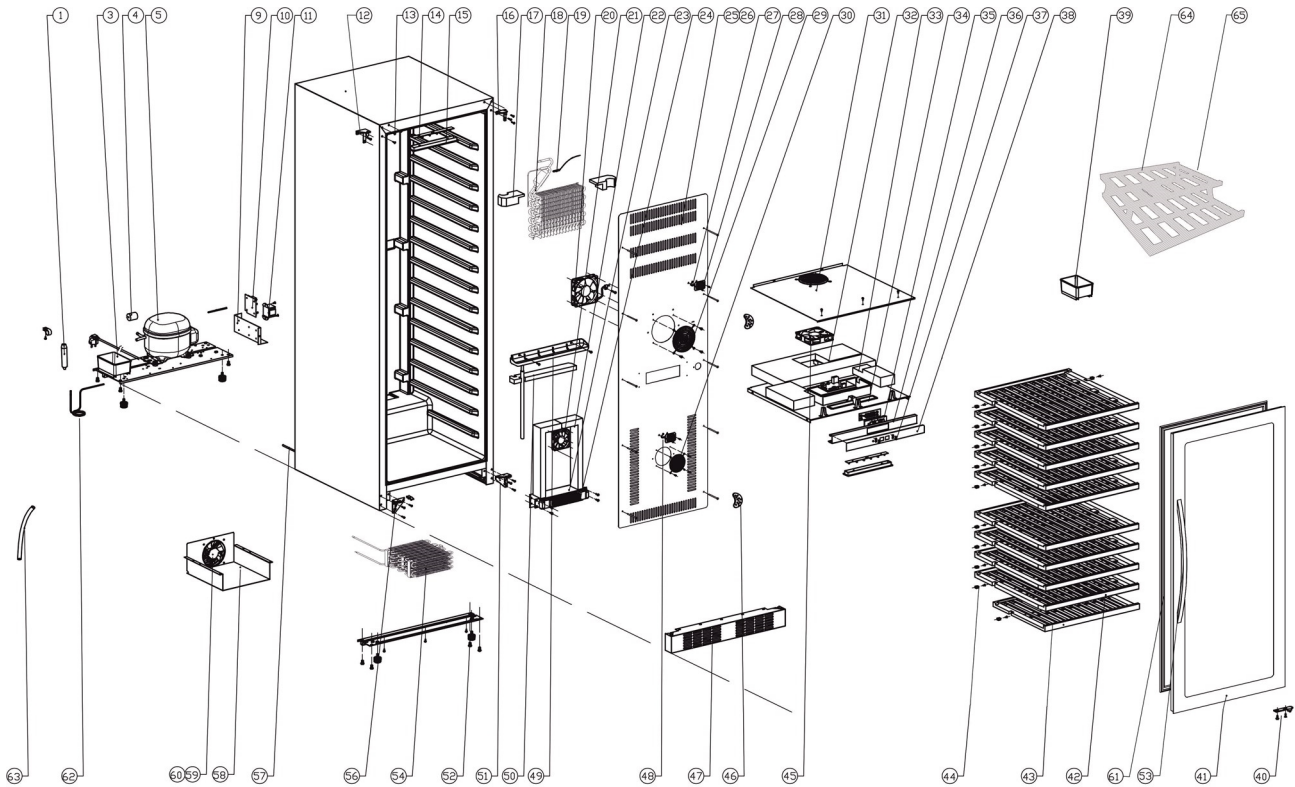

16119 / TFW265-2F

Position	ItemNo	Description
01	15703	Filter Drier
03	11597	Water Tank
04	12558	Anti-Vibration Gasket
05	11757	Compressor NB1116Y / TH1116Y
09	13639	Electrical Box
10	13972	Thermostat Complete DG3-1071
	41622	Thermostat PCB Red Display Board from 2021
11	13715	Transformer
	41625	Thermostat PCB Power Board from 2021
12	13017	Upper Hinge Left 2016
13	10046	Decorative Nail
14	15575	LED Light
15	15601	LED Light Cover
16	13023	Upper Hinge Right 2016
17	14480	Foam For Evaporator
18	14247	Evaporator
19	14455	Evaporator Sensor
20	13403	Evaporator Fan
21	13575	Heater Fan
22	13570	Foam For Heater Fan
23	11135	Insulation Panel
24	13289	PTC Heater
25	14380	Evaporator Cover
27	13908	Sensor
28	13801	Cabinet Sensor Cover
29	13430	Evaporator Fan Cover
30	13576	Heater Fan Cover
31	10456	Middle Bridge Cover
32	13571	Foam For Middle Bridge Fan
33	11179	Middle Bridge Side Foam
34	11177	Middle Bridge Base
35	13860	Display Holder
36	10957	Display Holder
37	13604	Button
38	10432	Display Cover
39	11617	Water Tray Clear
40	12810	Door Hinge Pin
41	11905	Door
42	15256	Wooden Shelves Wc (Upper)
43	15257	Wooden Shelves We (Bottom)
44	15154	Stop For Shelves
45	13595	Middle Bridge Fan
46	10009	Charcoal Filter
47	10811	Bottom Grill
48	13908	Sensor
49	11487	Drip Tray
50	11549	Foam For Drip Tray
51	12772	Bottom Hinge Right 2016
52	14554	Adjustable Feet
53	12673	Handle
54	14109	Condenser
56	12761	Bottom Hinge Left 2016
57	10352	Air Circulation Pipe
58	13498	Fan Brackets
59	13327	Condenser Fan
60	13504	Fan Cover
61	12585	Gasket
62	14224	Evaporating Tube
63	11445	Drain Pipe

16119 / TFW265-2F

TEFCOLD®	Date: 201208
Model: TFW265-2F	Rev. no.: 02
Exploded view	Rev. by: rfj
Drawing no.:	