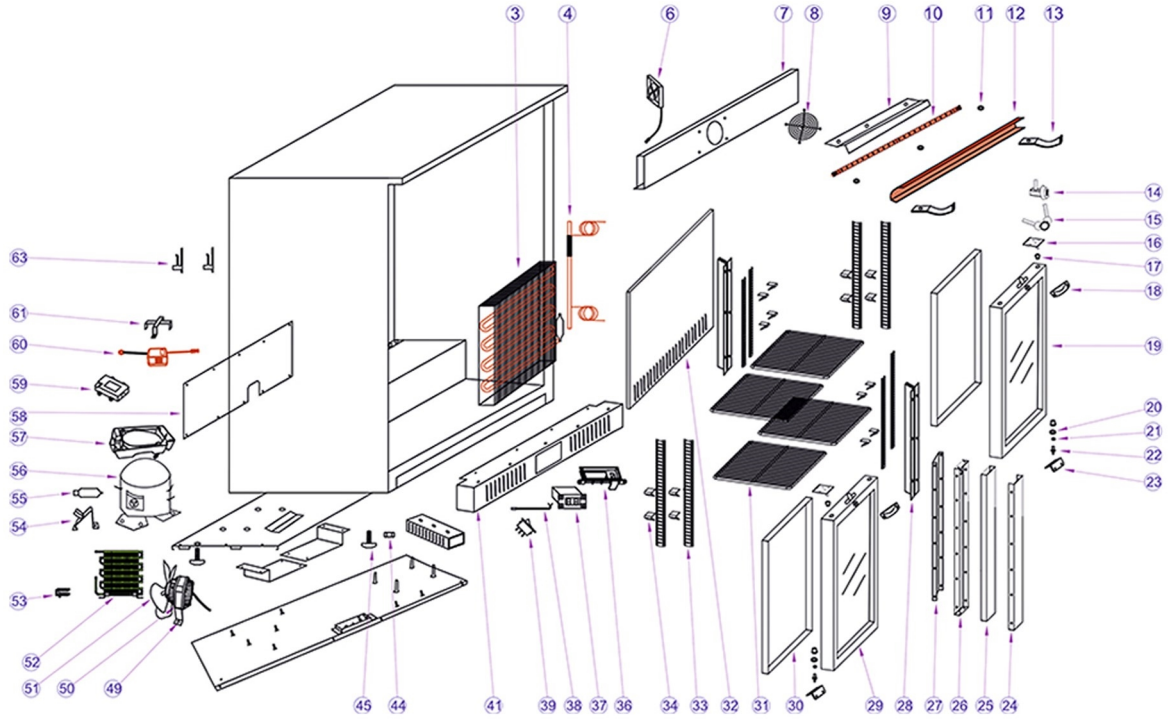

15831 / BA20H

Position	ItemNo	Description
03	14289	Evaporator
04	14527	Heat Exchanger
06	13411	Evaporator Fan 12 VDC
07	13434	Evaporator Fan Cover
08	13561	Finger Guard
09	13727	LED Wire Cover
10	15593	LED Light 445 mm
11	10107	Silicone Pad
12	15413	Lamp Cover
13	15356	End Piece For Lamp Cover
14	10684	Lock
15	10673	Key
16	12956	Top Hinge
17	11960	Door Bushing
18	12682	Handle
19	12295	Glass Door Complete Right
20	13024	Washer For Bottom Hinge
21	10063	Nylon Washer
22	12858	Hinge Axis
23	12748	Bottom Hinge
24	10458	Middle Post Cover
25	11183	Middle Post Foam
26	11185	Middle Post Frame
27	11181	Middle Post
28	14962	Middle Shelf Bracket
29	12285	Glass Door Complete Left
30	12571	Enclose Bar (Gasket)
31	15056	Shelf 395x330 mm
32	14400	Evaporator Cover
33	14994	Rail For Shelves
34	15084	Shelf Clip
36	13951	Thermostat Box
37	14062	Thermostat XR02CX Blue
	38636	Thermostat Blue
	42057	Thermostat DT-01
38	13873	NTC Probe
	42060	NTC Probe for Thermostat DT-01
39	13748	Light Switch
41	10842	Bottom Panel
44	10059	Nut
45	14558	Adjustable Feet
49	13364	Condenser Fan Foot
50	13371	Condenser Fan Motor ECM
51	13484	Fan Blade 200 mm For CA03
52	14139	Condenser
53	13726	Wire Clamp
54	10048	Dry Filter Bracket
55	15711	Filter Drier
56	11739	Compressor HXL170A R600A
57	11494	Drip Tray
58	10780	Back Plate
59	13652	Junction Box
60	13687	Power Supply
61	16847	Bracket For Power Supply
63	13728	Wire Holder

15831 / BA20H

TEFCOLD Cool Products Worldwide	Date: 201204
Model: BA20H-I	Rev.: 02
Exploded view	Rev. by: rfj
Drawing no.:	